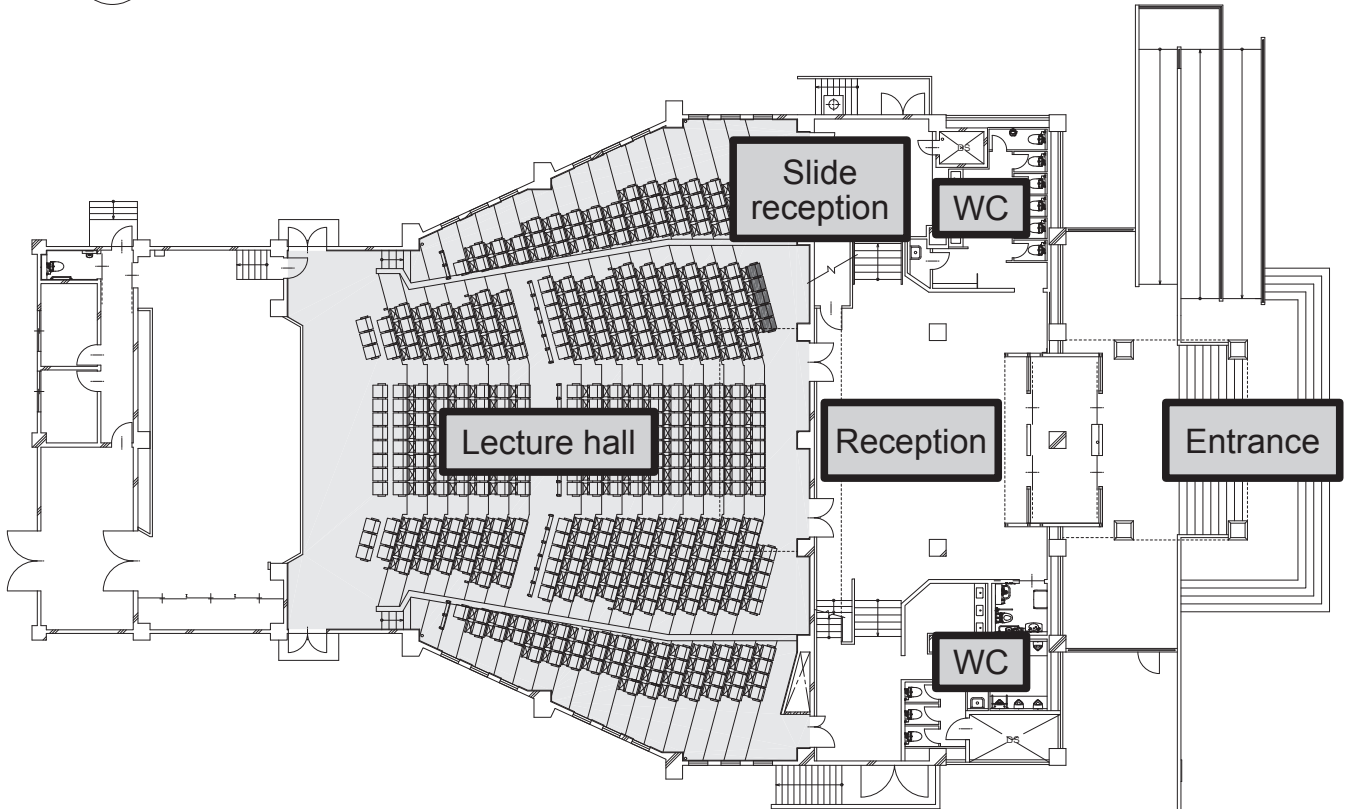

Free shuttle bus to

Obihiro Univ. of Agricul. and Vet. Med.

The 4th Joint Meeting of

Veterinary Science in East Asia

Campus map

The venue map

◆ Auditorium 1F

The venue map

◆ Lecture building 1F

◆ Kashiwa Plaza 1F

◆ Kashiwa Plaza 2F