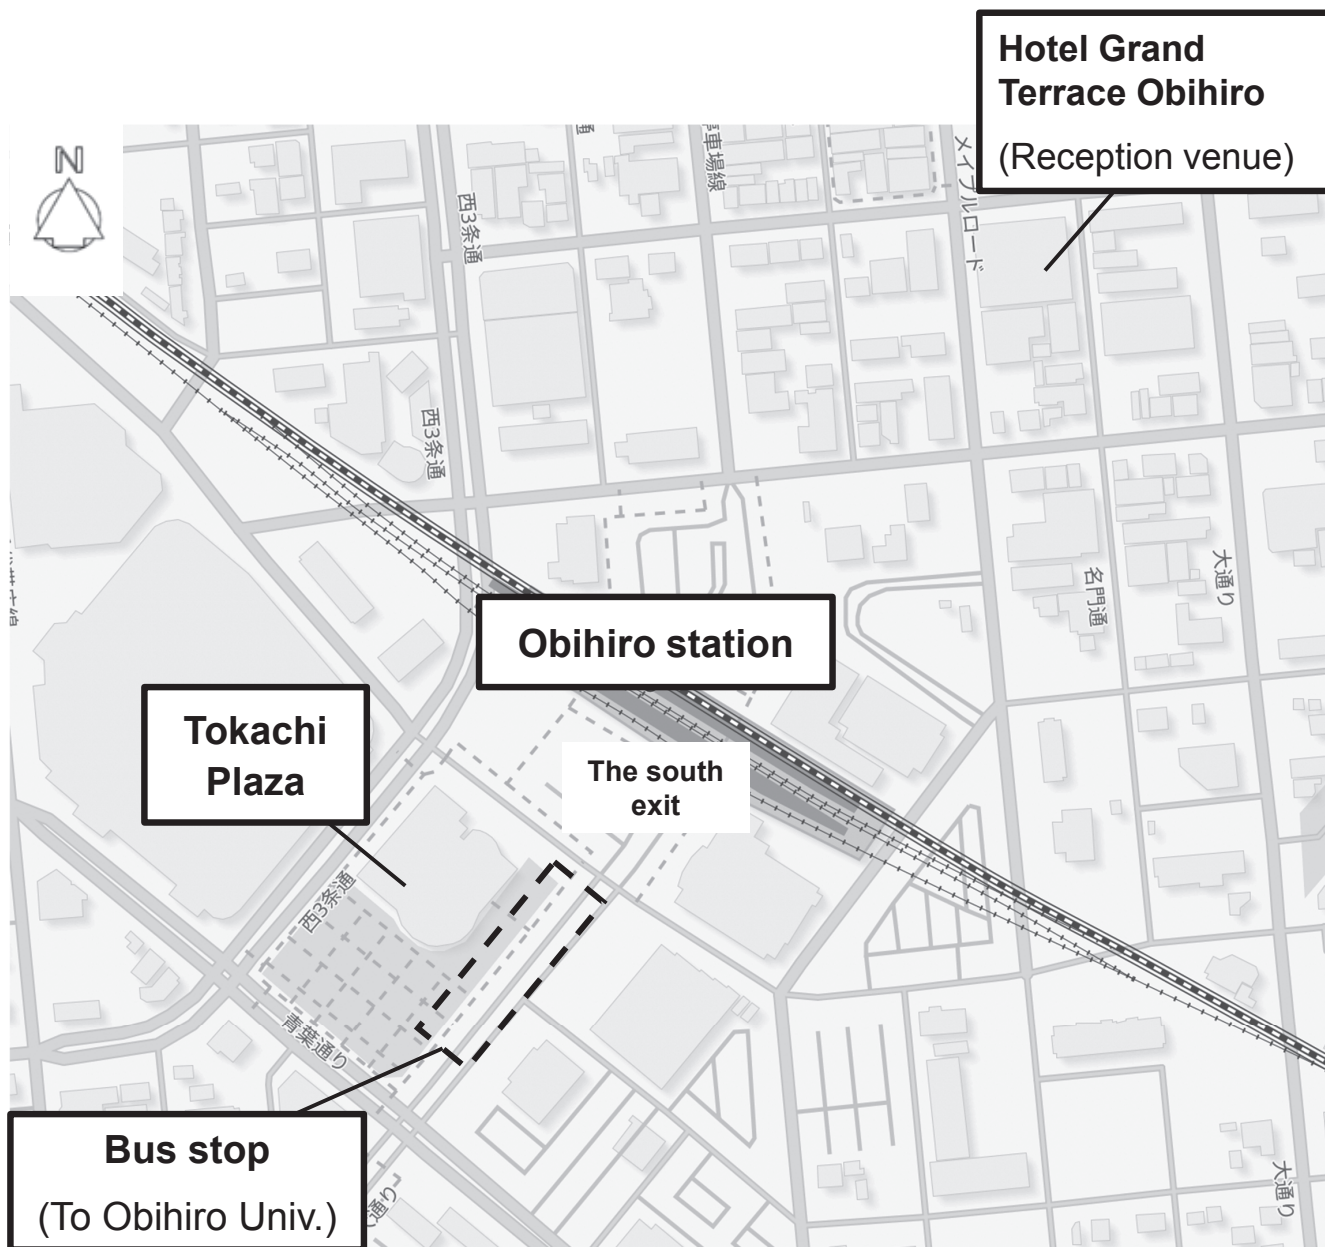


Access

The 4th Joint Meeting of Veterinary Science in East Asia

Access map to Obihiro University of Agriculture and Veterinary Medicine

About three hours or four hours from Sapporo city to Obihiro sta. by train (JR) or by bus, respectively.

About two and half hours or three hours from New Chitose Airport to Obihiro sta. by train (JR) or by bus, respectively.

About 40 minutes from Obihiro Airport to Obihiro sta. by bus.

Access map to Obihiro University of Agriculture and Veterinary Medicine

© OpenStreetMap contributors

The free shuttle bus between Obihiro sta. and Obihiro Univ.

The free shuttle bus stop to Obihiro Univ. at Obihiro sta. is located on the east side road of Tokachi Plaza, where is located in front of south side of Obihiro sta.

Free shuttle bus to

Obihiro Univ. of Agricul. and Vet. Med.

The 4th Joint Meeting of

Veterinary Science in East Asia

Campus map

The venue map

◆ Auditorium 1F

The venue map