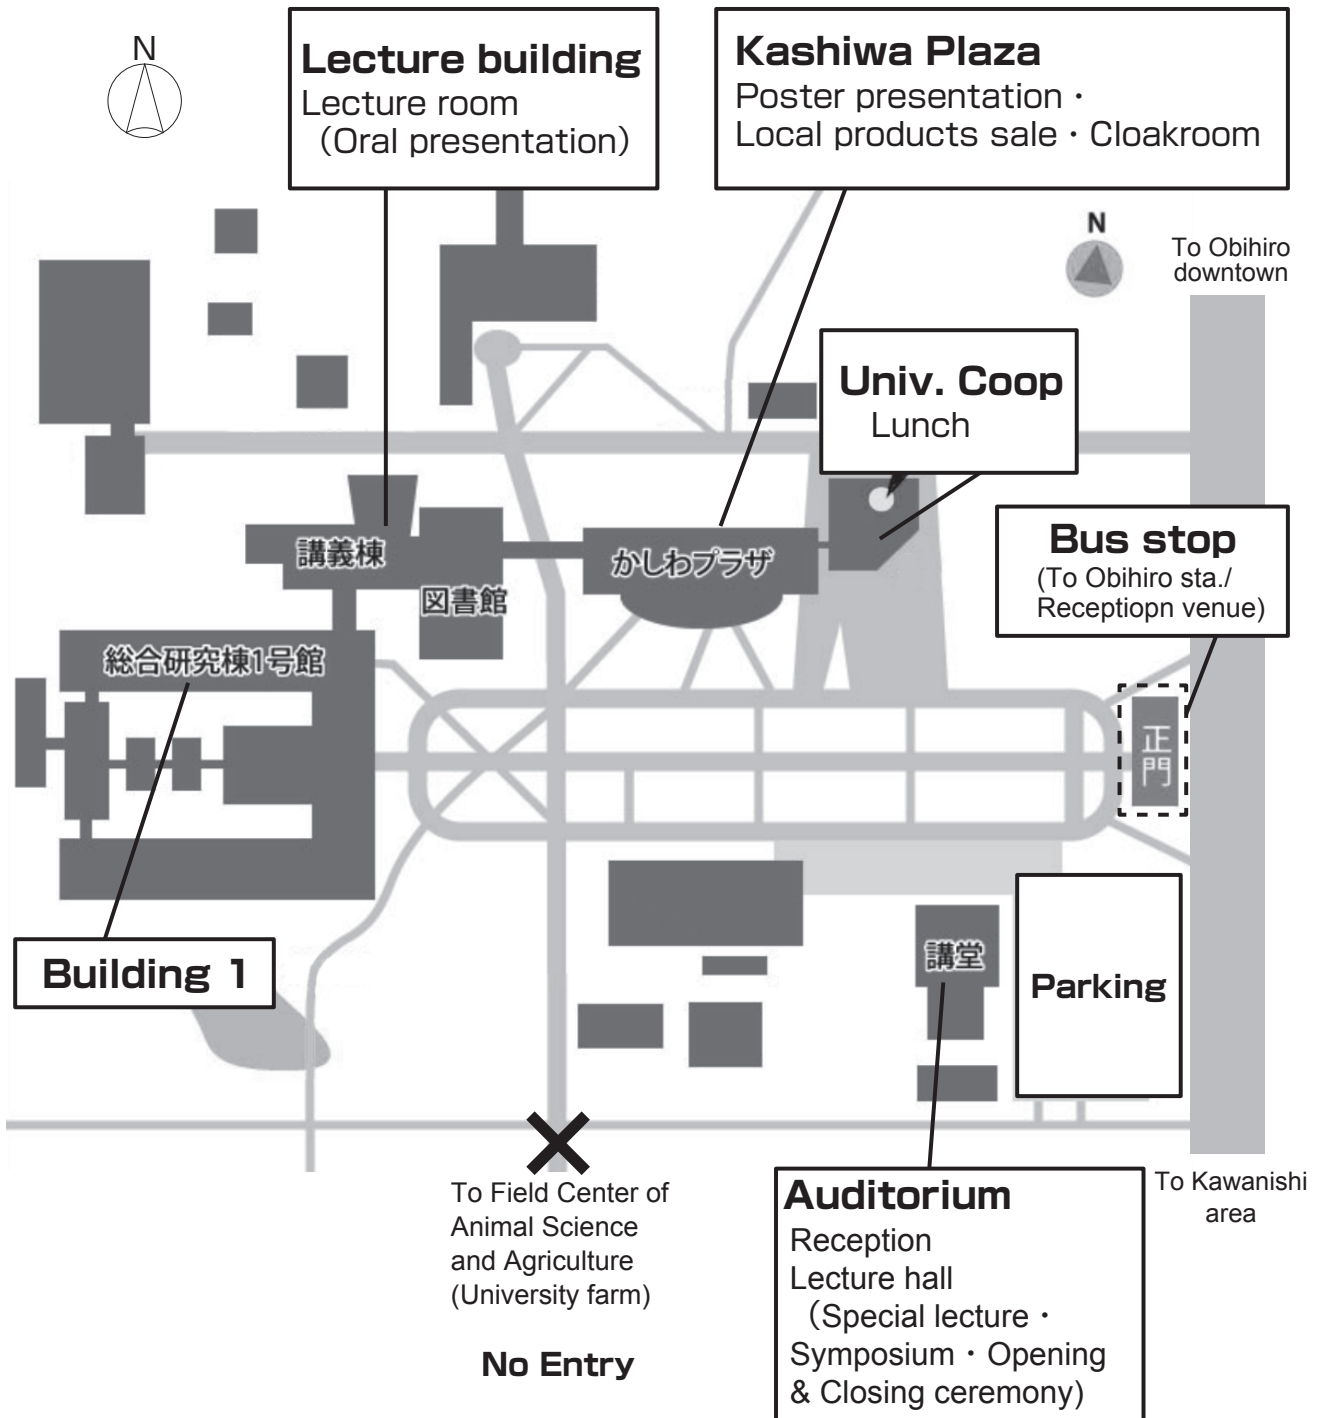

© OpenStreetMap contributors

The free shuttle bus between Obihiro sta. and Obihiro Univ.

The free shuttle bus stop to Obihiro Univ. at Obihiro sta. is located on the east side road of Tokachi Plaza, where is located in front of south side of Obihiro sta.

Free shuttle bus to

Obihiro Univ. of Agricul. and Vet. Med.

The 4th Joint Meeting of

Veterinary Science in East Asia

Campus map

The venue map

◆ Auditorium 1F

The venue map

◆ Lecture building 1F

◆ Kashiwa Plaza 1F

◆ Kashiwa Plaza 2F